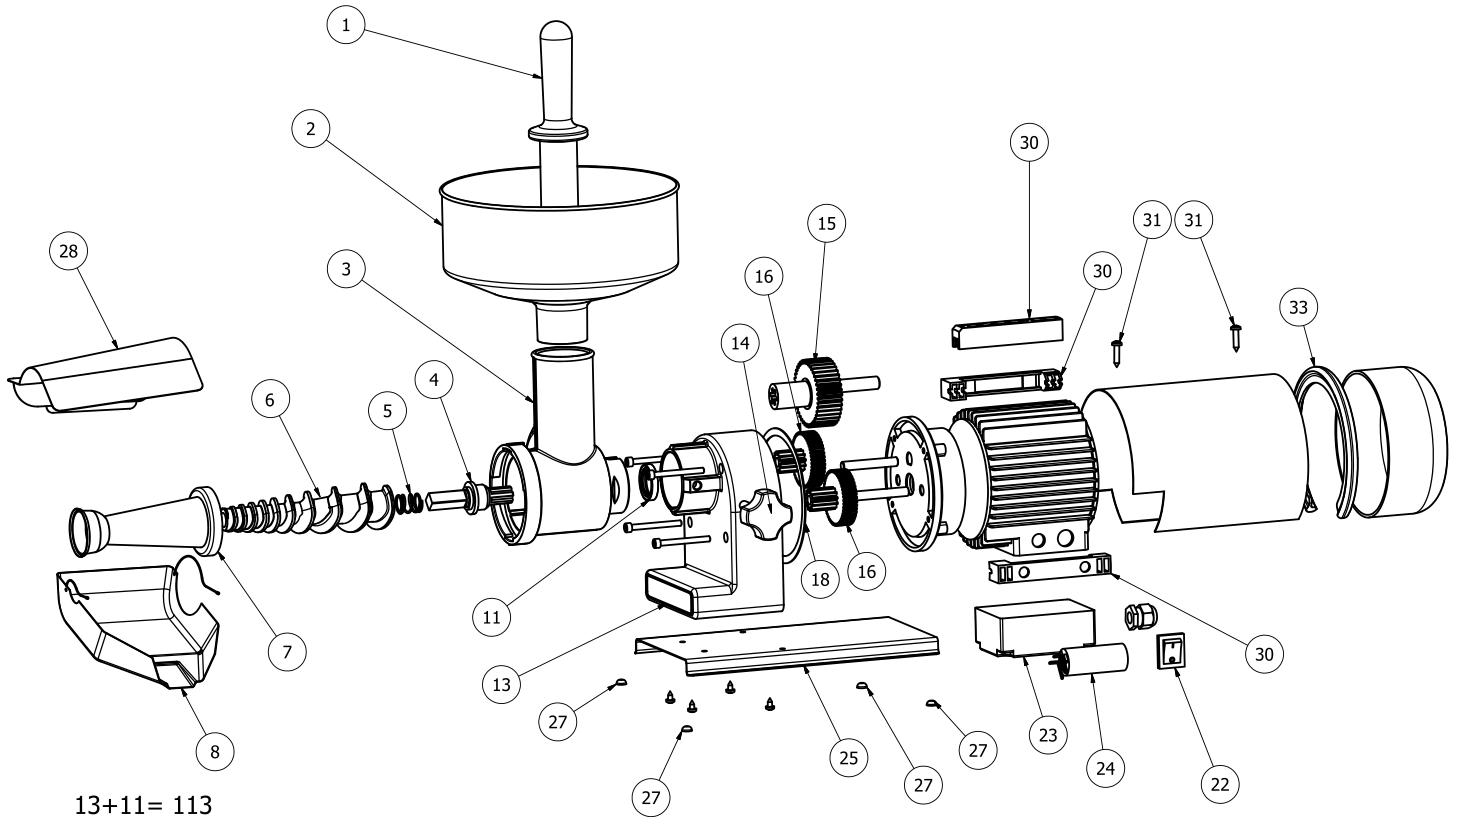

Parts Breakdown

Model TS-IT-0080 41420

$13+11= 113$
 $30+31+33= 130$
 $(27 \times 4)= 127$
 $25+(27 \times 4)= 125$

Parts Breakdown

Model TS-IT-0080 41420

Item No.	Description	Position	Item No.	Description	Position	Item No.	Description	Position
15241	Plunger for 41420	1	19151	Large Gear for 41420	15	31322	Splashes Protection for 41420	28
19162	Inox Hopper for 41420	2	AL662	Big Shaft D.14 for 41420	15	15255	Housing for 41420	113
AD002	Body for 41420	3	66043	Small Gears (New Style) for 41420	16	67473	Base and 4 Feet Set for 41420	125
15260	Joint for 41420	4	AL661	Small Shaft D.10 for 41420	16	67472	4 Feet Set for 41420	127
15256	Worm Spring for 41420	5	27663	Motor Reducer Gasket for 41420	18	67479	Spacers Kit and Screws Kit and Gasket for 41420	130
AH449	Nylon PA6 Worm for 41420	6	15247	Motor Cover for 41420	21	40300	Cooling Fan for 41420	
15348	Stainless Steel Filter Screen for 41420	7	31249	Switch for 41420	22	23499	Adapter for 41420	
AD003	Stainless Steel Collector with Hooks for 41420	8	45128	Switch Box for 41420	23	67480	Motoreduction Unit for 41420	
15246	Knob for 41420	14	67477	Capacitor 110V/60Hz for 41420	24			